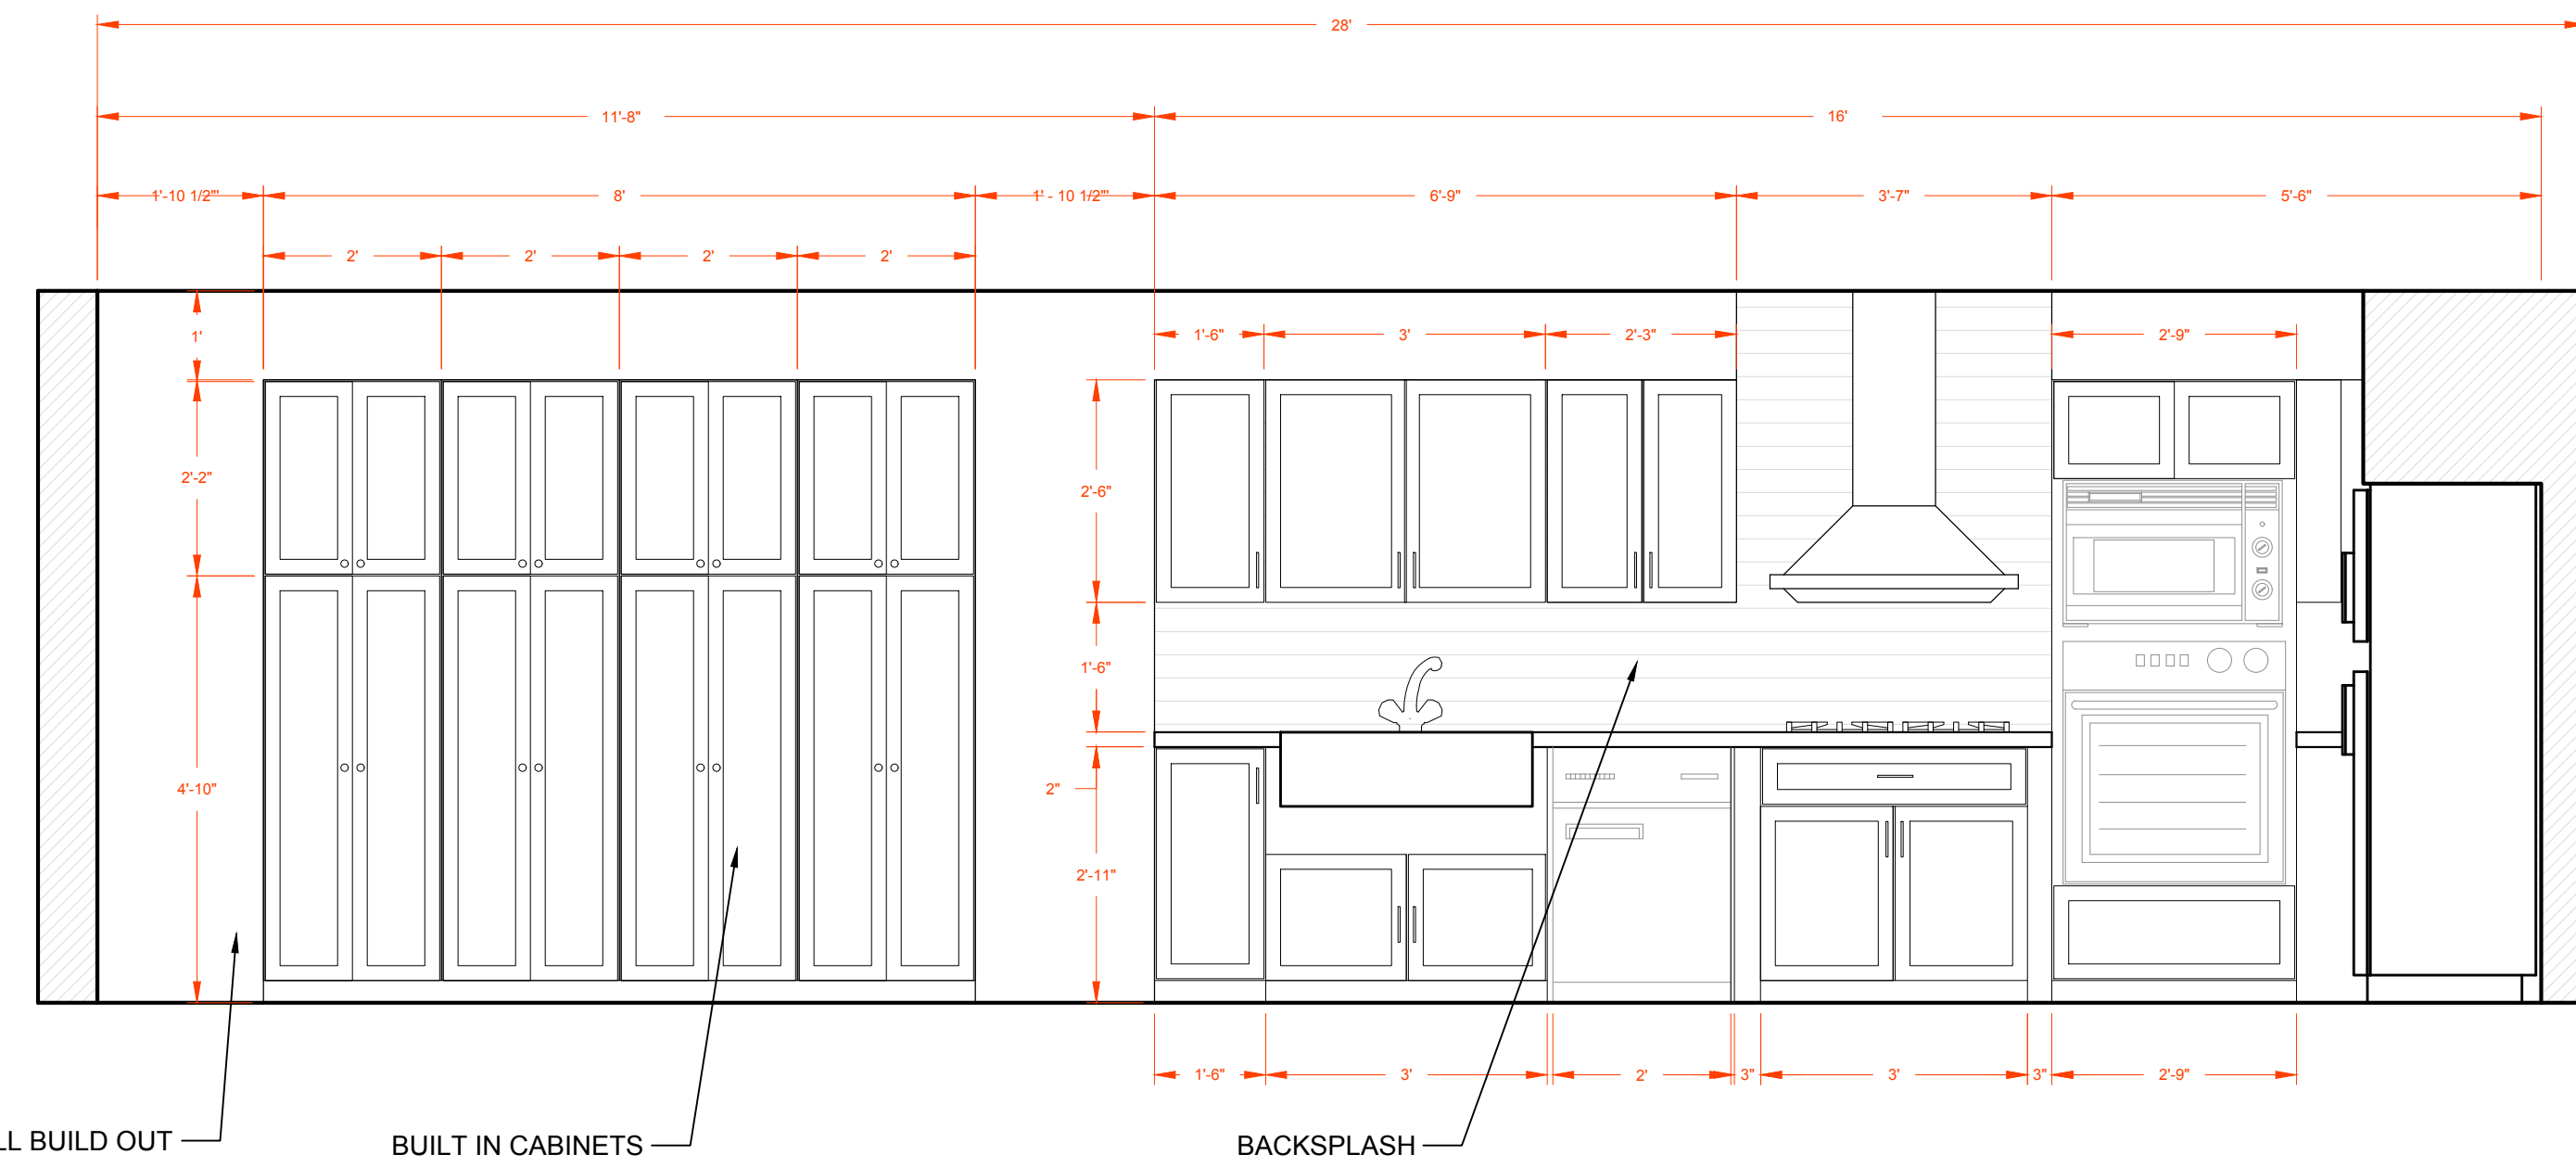

CAMEROANTHONY

Architect - Mark A. Camero
License Number: N/A Unlicensed

SONARA AT MALIBU BAY
PARENTS INTERIOR HOME

TITLE: KITCHEN ELEVATIONS

Revision No.	Date
1	N/A

Date:
JUNE 19TH, 2022

Page #

A002

1 FRONT ELEVATION
SCALE: 1/2" = 1'