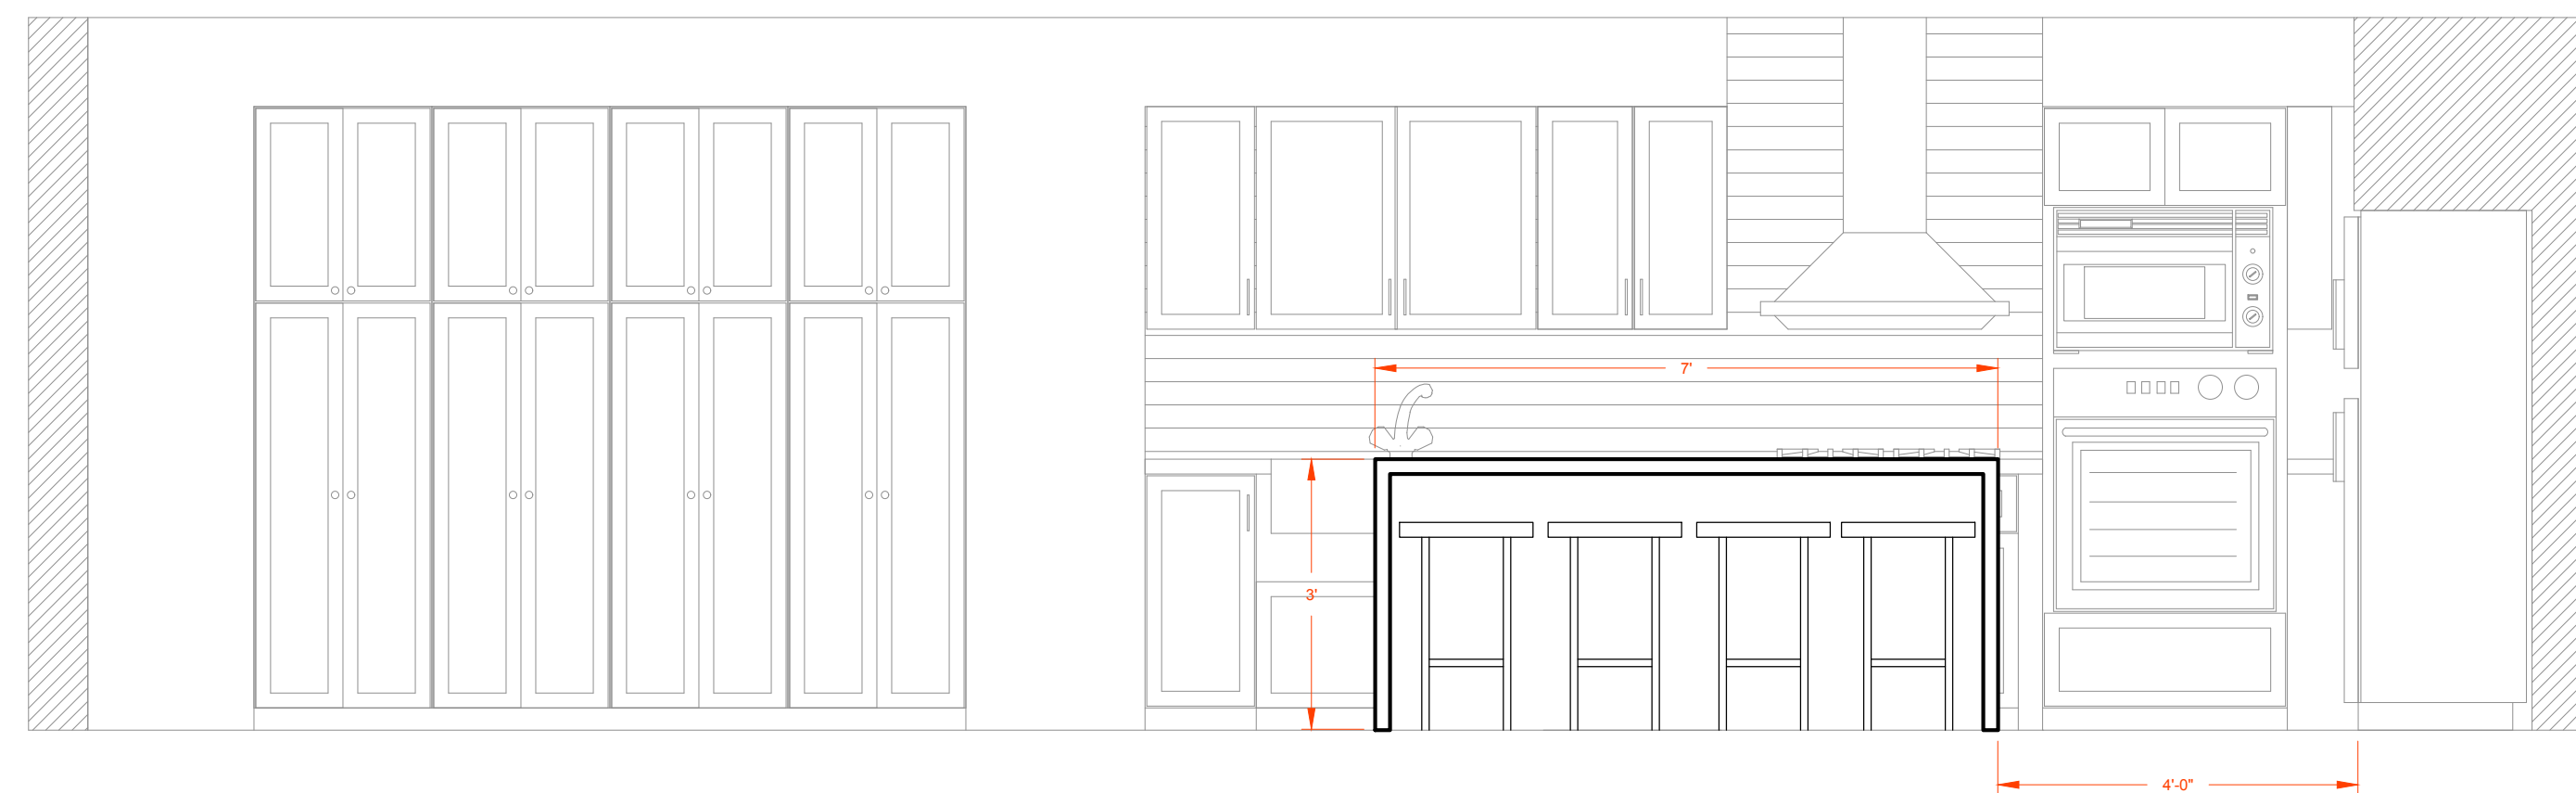

3 FRONT ISLAND ELEVATION
SCALE: 1/2" = 1'

4 BACK ISLAND ELEVATION
SCALE: 1/2" = 1'