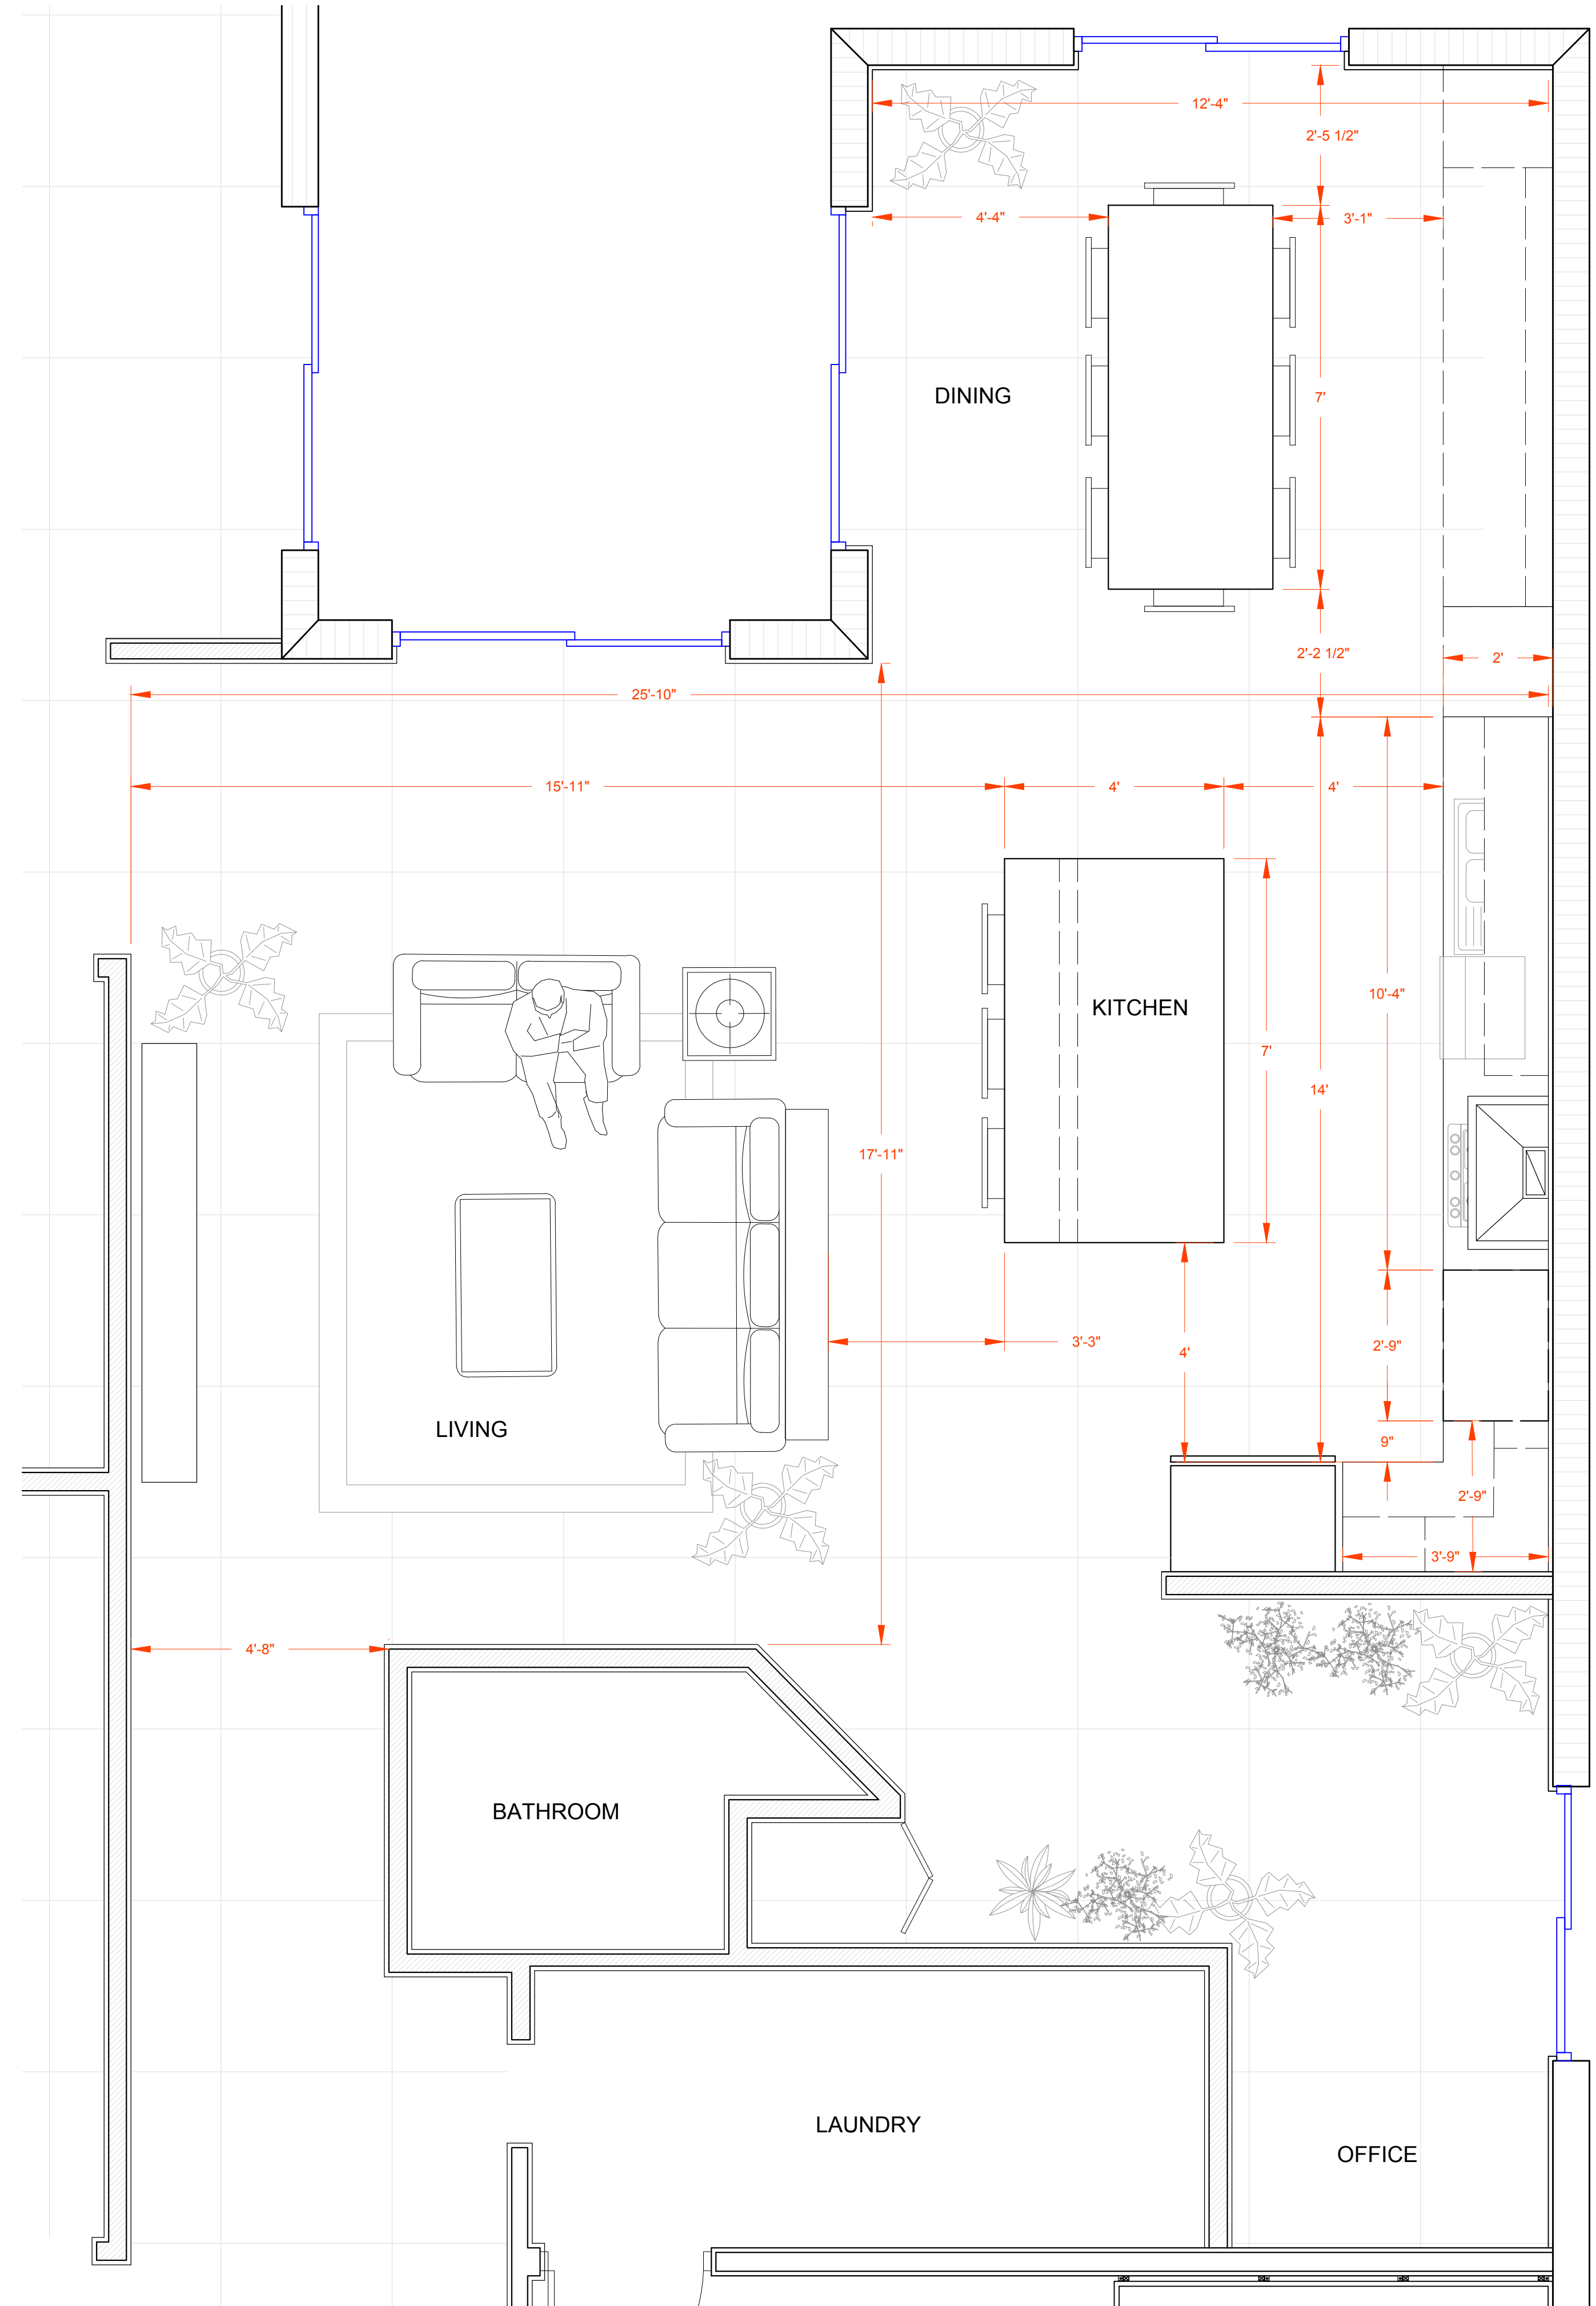

CAMEROANTHONY
 Mark Anthony Camero
 (954)-647-7517
 cameroanthonyco@gmail.com

Architect - Mark A. Camero
 License Number: N/A Unlicensed

SONARA AT MALIBU BAY
PARENTS INTERIOR HOME

TITLE: KITCHEN FLOOR PLAN

Revision No.	Date
1	N/A

Date:
JUNE 19TH, 2022

Page #

A001

1 FLOORPLAN
 SCALE: 1/2" = 1'

CAMEROANTHONY

Mark Anthony Camero
(954)-647-7517
cameroanthonyco@gmail.com

Architect - Mark A. Camero
License Number: N/A Unlicensed

SONARA AT MALIBU BAY
PARENTS INTERIOR HOME

TITLE: KITCHEN ELEVATIONS

Revision No.	Date
1	N/A

Date:
JUNE 19TH, 2022

Page #

A002

1 FRONT ELEVATION
SCALE: 1/2" = 1'

2 SIDE ELEVATION
SCALE: 1/2" = 1'

3 FRONT ISLAND ELEVATION
SCALE: 1/2" = 1'

4 BACK ISLAND ELEVATION
SCALE: 1/2" = 1'

Kitchen Costs

Total

\$6,717.00

Item	Cost	Order #
Dining Pantry (95.25" x 18.5" x 83.5") IKEA	\$1,198.00	492.658.95
Wall Cabinet (18" x 30" x 12") (X2)	\$238.00	Model #KW1830-SW
Base Garbage Cabinet (18" x 34.5" x 24")	\$309.00	Model #KB15-NHK
Wall Cabinet (36" x 30" x 12")	\$179.00	Model #KW3630-SW
Wall Cabinet (27" x 30" x 12")	\$156.00	Model #KW2730-SW
Farm Sink Base Cabinet (36" x 34.5" x 24")	\$302.00	Model #KSBD36-NHK
Base Cabinet for Stove top (36" x 34.5" x 24")	\$249.00	Model #KSB36-NHK
Double oven Cabinet (33" x 84" x 24")	\$515.00	Model #KDV3384-SW
Corner Wall Cabinet (27" x 27" x 30.6")	\$309.00	Model #81033
Corner Base Cabinet (28.5" x 34.5" x 16.5")	\$254.00	Model #KBLS36-NHK
Base Cabinet (18" x 34.5" x 24")	\$344.00	Model #KDB18-NHK
Refridgerator Wall Cabinet (36" x 12" x 12")	\$159.00	Model #KW3612-SW
Base Cabinet (30" x 34.5" x 24")	\$447.00	Model #KDB30-NHK
Base Cabinet for Island (24" x 34.5" x 24") (X2)	\$728.00	Model #KDB24-NHK
Range Hood	\$180.00	Model #RH0472
Farm Slnk 34"	\$419.00	Model #SK450-34FC
Electric Cook top 30"	\$628.00	Model #FFEC3025UB
3" Cabinet Filler Hickory Wood (30" long) (x2)	\$74.00	Model #KAFS330-NHK
6" Cabinet filler White (30") Long	\$29.00	Model #KAFS630X-SW
Toe Kick Cabinet molding not included here.		