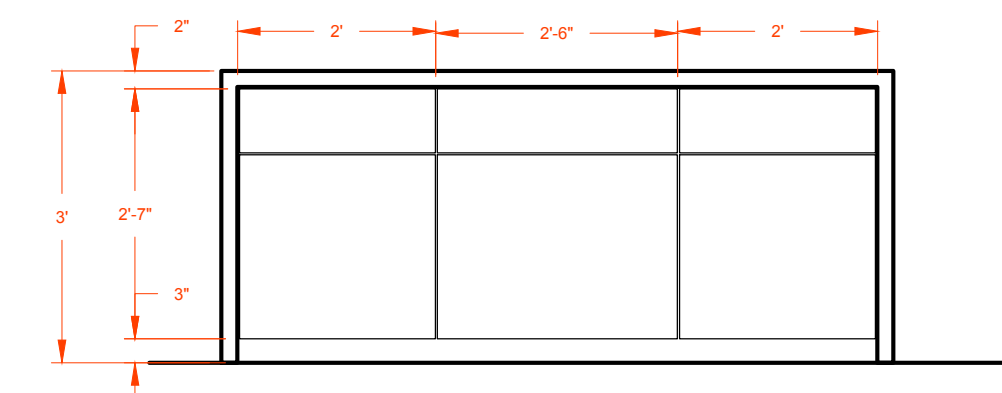

4 BACK ISLAND ELEVATION
SCALE: 1/2" = 1'